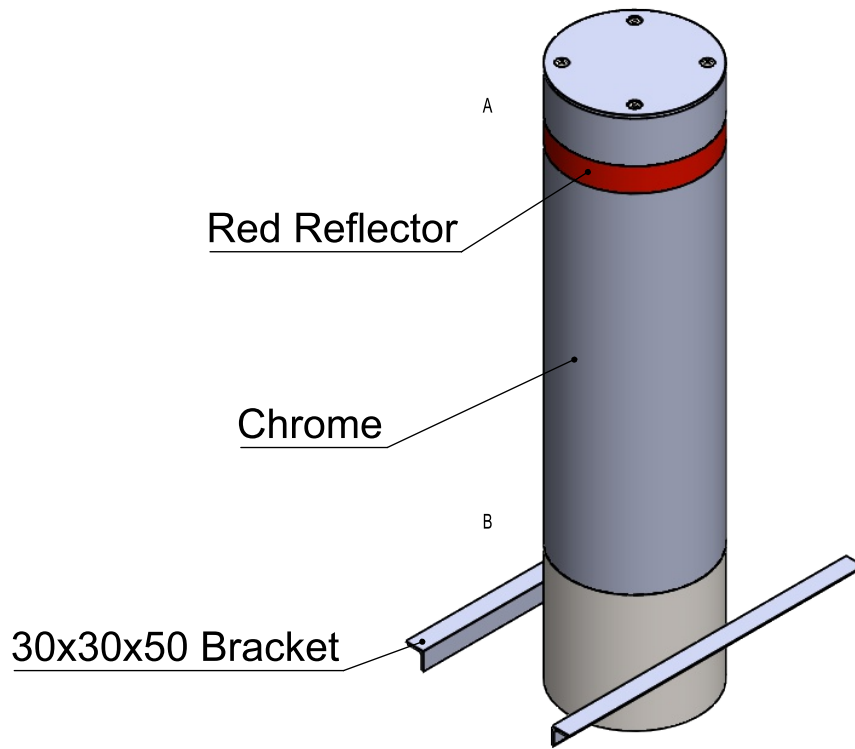

## Product Detail

Main Body : Diameter 220 mm steel pipe  
Pipe Thickness : 6 mm  
Blocking Height : 700 mm  
Coating : 316 QUALITY STAINLESS STEEL  
Colour (Standard) : QUALITY STAINLESS STEEL

## Dimensions