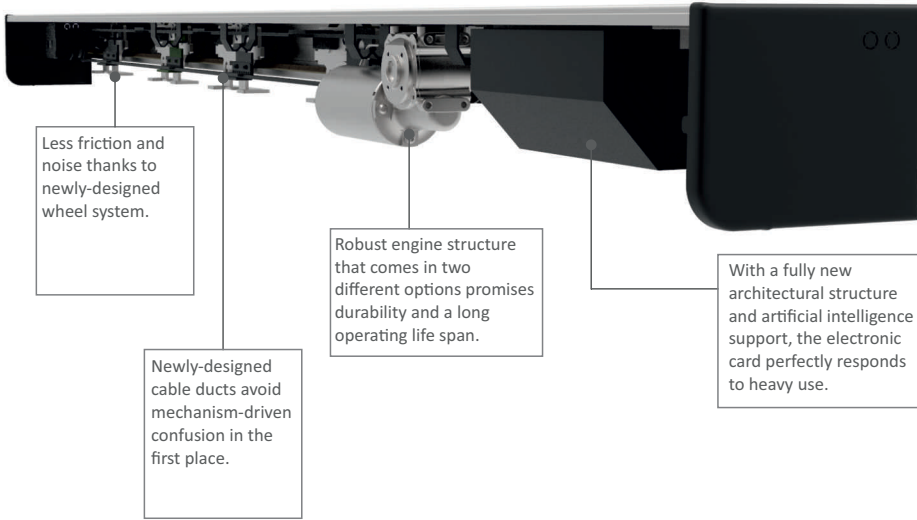

Lightweight Structure

USE AREA

Star's photoelectric doors are convenient and user friendly in all environments. They offer a proactive use with smooth operating performance at apartment blocks, department stores etc.

CUSTOMIZED DESIGN

Star's photoelectric doors are designed with cutting edge technologies and allow set up and installation on mobile phone, which saves time and is tamper-resistant apart from the authorized servicing.

SMART CONTROL

With an encoder system that is applied to the state-of-the-art micro-processed control card, only the most precise controls and features are promised.

ERGONOMIC DESIGN

Aluminum frame height of Star series newly-designed photoelectric doors is reduced up to 73mm. It has a more ergonomic structure now.

TECHNICAL DIMENSIONS

Type	STAR 1	STAR 2
Maximum wing weight	100 Kg	100+100 Kg
Mains voltage	110/240 50/60 Hz	
Engine voltage	24 V DC	
Control unit	RTX-101	
Maximum power	100 W	
Opening time	65 cm/sn	130 cm/sn
Closing time	35 cm/sn	70 cm/sn
Continuity of operating	100%	
Limit switch type	Encoder	
Slowdown	Yes	
Manual operation	Manual opening and closing enabled	
Operating temperature	-20°C min +70°C max	
Accumulator system	Optional	
Electronic locking system	Optional	
Control panel check	Digital control