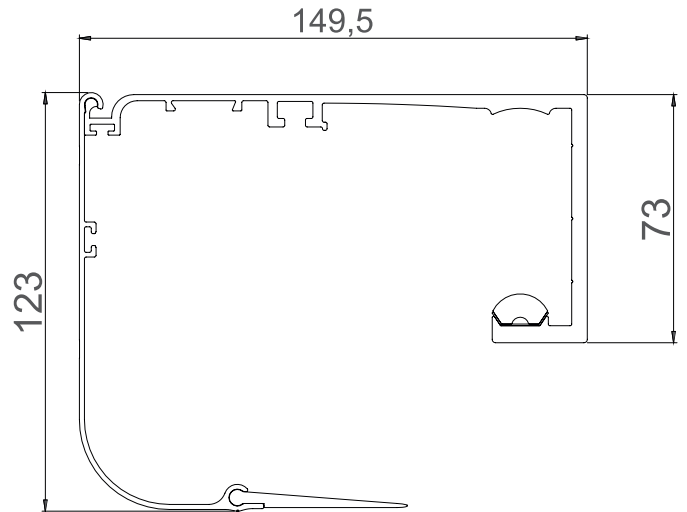

TECHNICAL DIMENSIONS

Type	STAR 1	STAR 2
Maximum wing weight	100 Kg	100+100 Kg
Mains voltage	110/240 50/60 Hz	
Engine voltage	24 V DC	
Control unit	RTX-101	
Maximum power	100 W	
Opening time	65 cm/sn	130 cm/sn
Closing time	35 cm/sn	70 cm/sn
Continuity of operating	100%	
Limit switch type	Encoder	
Slowdown	Yes	
Manual operation	Manual opening and closing enabled	
Operating temperature	-20°C min +70°C max	
Accumulator system	Optional	
Electronic locking system	Optional	
Control panel check	Digital control